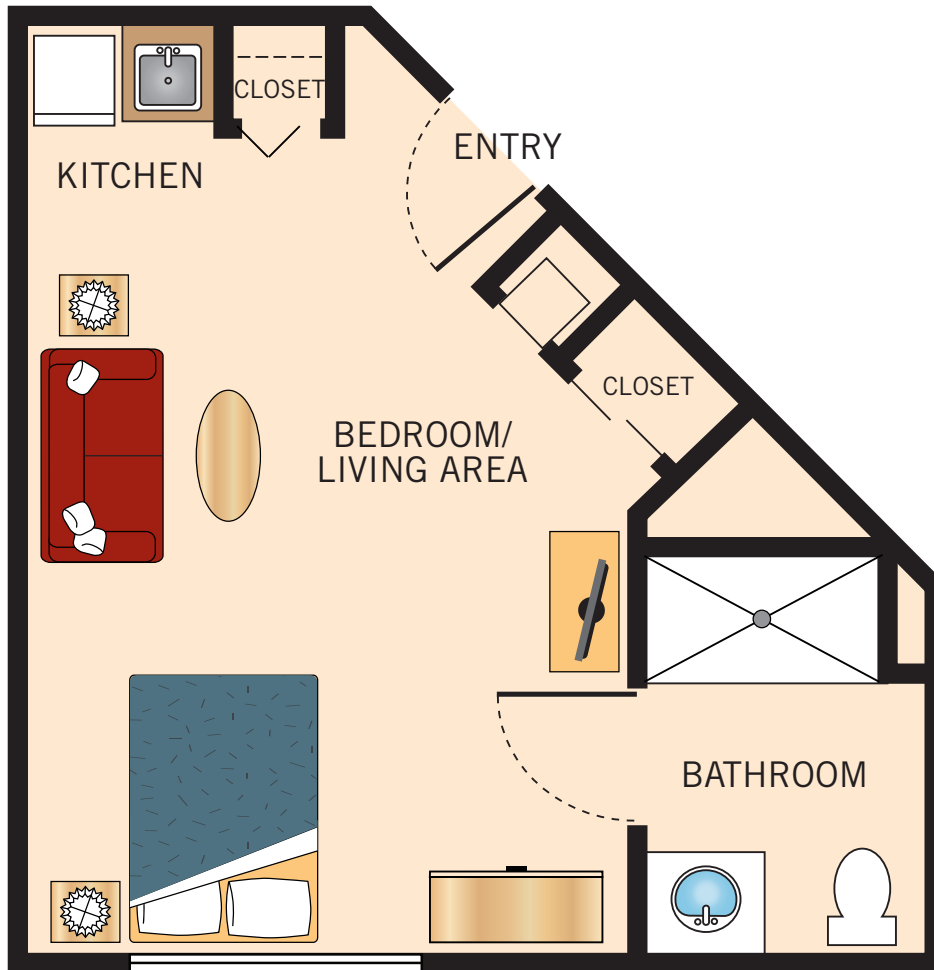

**ALCOVE  
SUITE**

324 Square Feet

Floor plans are not to scale and are shown for comparative purposes only.  
Actual apartment floor plans may have minor variations.

**ONE BEDROOM DELUXE**

484 Square Feet

Floor plans are not to scale and are shown for comparative purposes only.  
Actual apartment floor plans may have minor variations.

**ALCOVE**

339 Square Feet

Floor plans are not to scale and are shown for comparative purposes only.  
Actual apartment floor plans may have minor variations.

## INDEPENDENT LIVING, ASSISTED LIVING AND OUR PLACE

*Floor Plans*

### ONE BEDROOM

452 Square Feet

Floor plans are not to scale and are shown for comparative purposes only.  
Actual apartment floor plans may have minor variations.

**ONE BEDROOM DELUXE**

500 Square Feet

Floor plans are not to scale and are shown for comparative purposes only.  
Actual apartment floor plans may have minor variations.