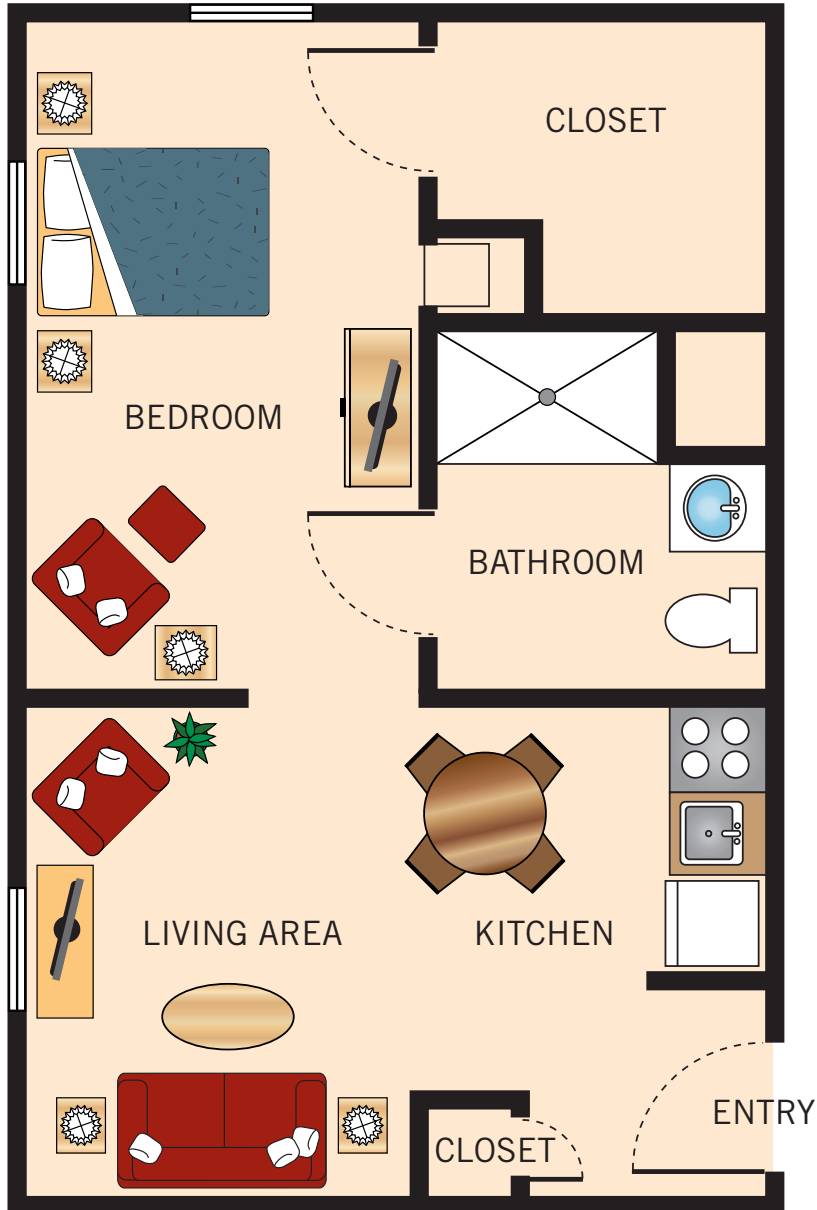

**ALCOVE  
SUITE**

324 Square Feet

Floor plans are not to scale and are shown for comparative purposes only.  
Actual apartment floor plans may have minor variations.

**ONE BEDROOM DELUXE**

484 Square Feet

Floor plans are not to scale and are shown for comparative purposes only.  
Actual apartment floor plans may have minor variations.

**ALCOVE**

339 Square Feet

Floor plans are not to scale and are shown for comparative purposes only.  
Actual apartment floor plans may have minor variations.

## INDEPENDENT LIVING, ASSISTED LIVING AND OUR PLACE

*Floor Plans*

### ONE BEDROOM

452 Square Feet

Floor plans are not to scale and are shown for comparative purposes only.  
Actual apartment floor plans may have minor variations.

**ONE BEDROOM DELUXE**

500 Square Feet

Floor plans are not to scale and are shown for comparative purposes only.  
Actual apartment floor plans may have minor variations.