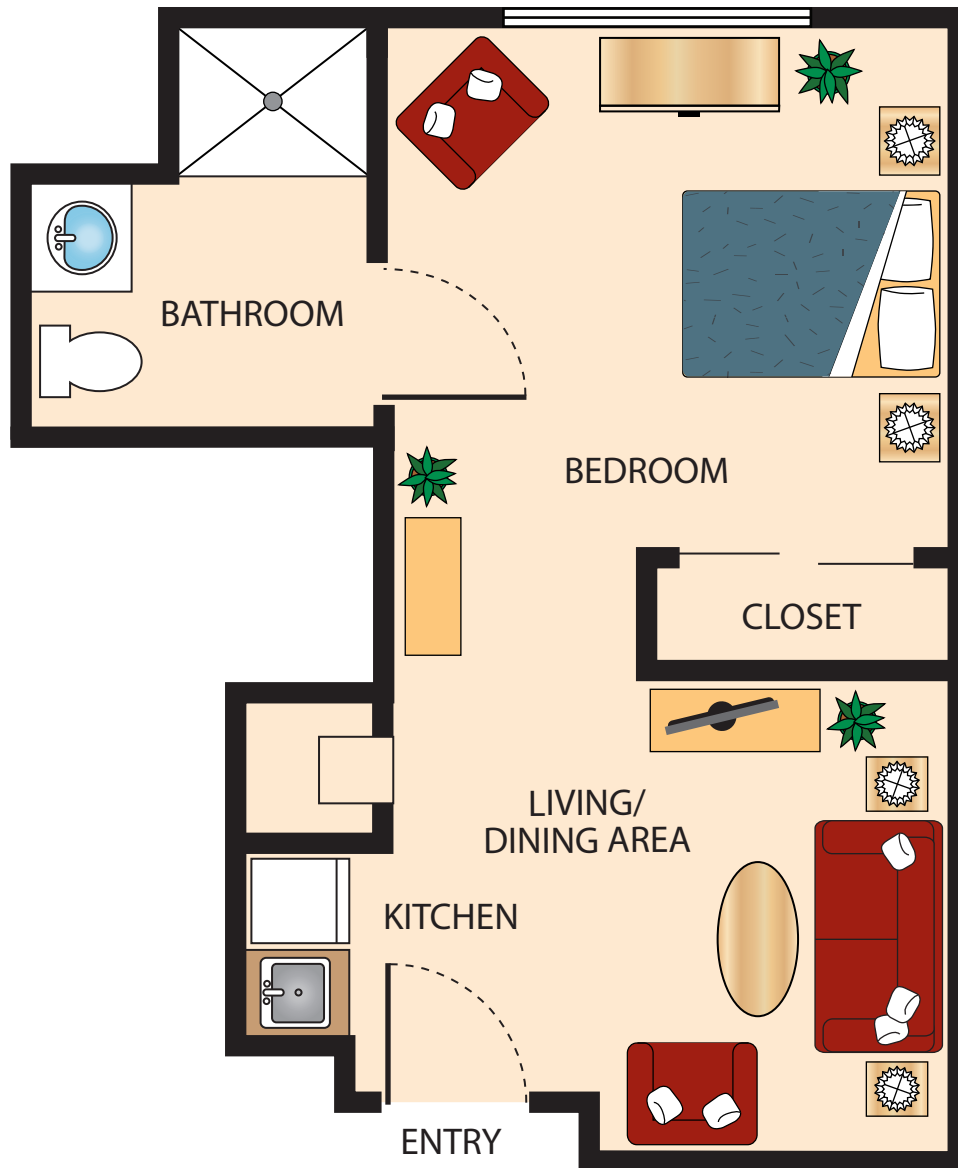

**ALCOVE  
SUITE**

324 Square Feet

Floor plans are not to scale and are shown for comparative purposes only.  
Actual apartment floor plans may have minor variations.

**ONE BEDROOM DELUXE**

484 Square Feet

Floor plans are not to scale and are shown for comparative purposes only.  
Actual apartment floor plans may have minor variations.

**ALCOVE**

339 Square Feet

Floor plans are not to scale and are shown for comparative purposes only.  
Actual apartment floor plans may have minor variations.

## INDEPENDENT LIVING, ASSISTED LIVING AND OUR PLACE

*Floor Plans*

### ONE BEDROOM

452 Square Feet

Floor plans are not to scale and are shown for comparative purposes only.  
Actual apartment floor plans may have minor variations.

**ONE BEDROOM DELUXE**

500 Square Feet

Floor plans are not to scale and are shown for comparative purposes only.  
Actual apartment floor plans may have minor variations.