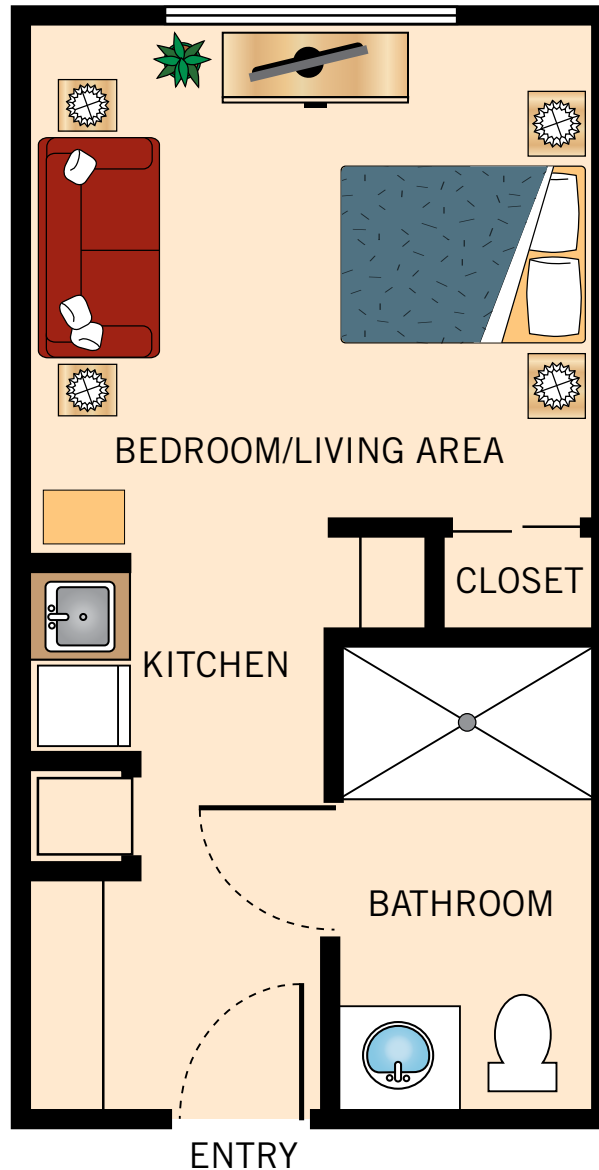

ALCOVE SUITE

324 Square Feet

Floor plans are not to scale and are shown for comparative purposes only.
Actual apartment floor plans may have minor variations.

ONE BEDROOM DELUXE

484 Square Feet

Floor plans are not to scale and are shown for comparative purposes only.
Actual apartment floor plans may have minor variations.

ALCOVE

339 Square Feet

Floor plans are not to scale and are shown for comparative purposes only.
Actual apartment floor plans may have minor variations.

ONE BEDROOM

452 Square Feet

Floor plans are not to scale and are shown for comparative purposes only.
Actual apartment floor plans may have minor variations.

ONE BEDROOM DELUXE

500 Square Feet

Floor plans are not to scale and are shown for comparative purposes only.
Actual apartment floor plans may have minor variations.

STUDIO

282 Square Feet

Floor plans are not to scale and are shown for comparative purposes only.
Actual apartment floor plans may have minor variations.