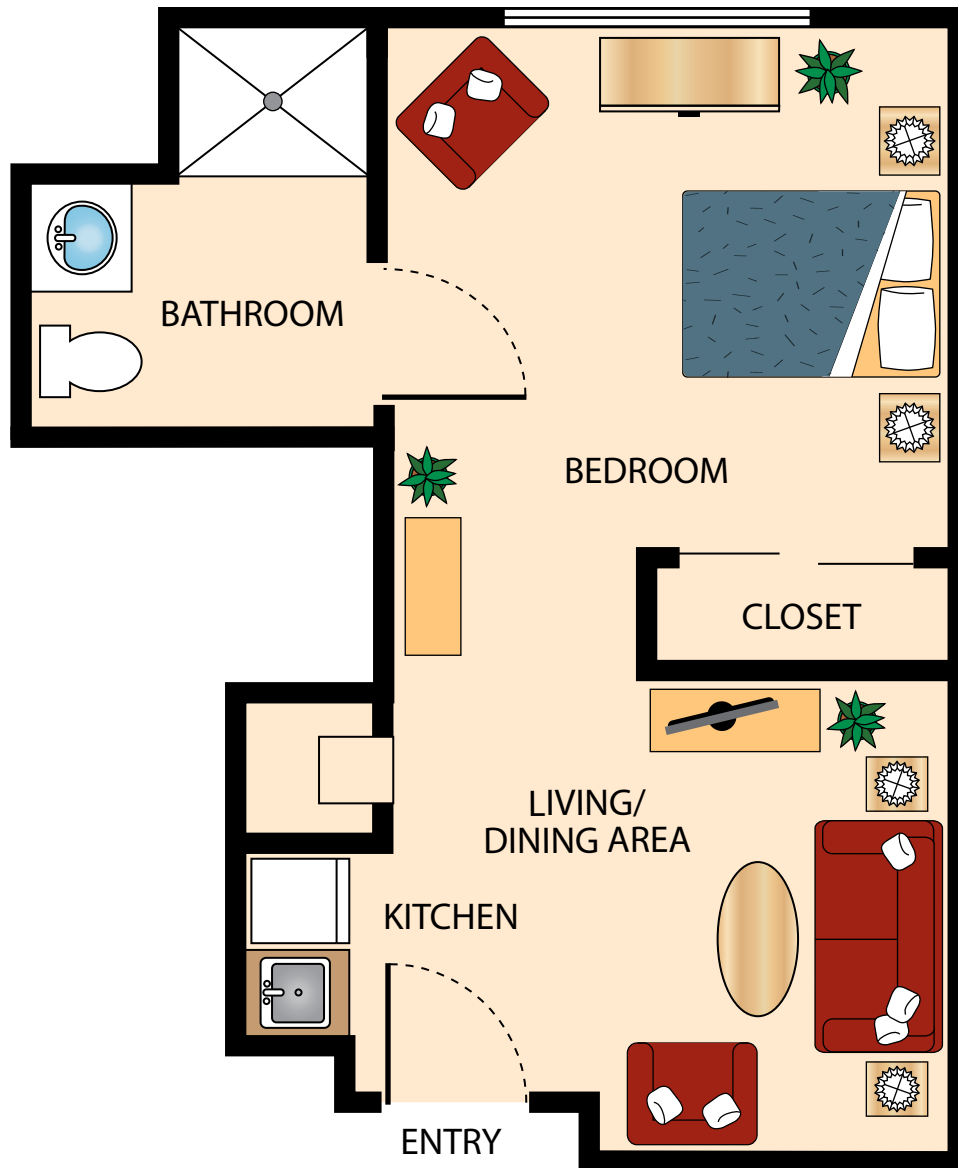

ALCOVE SUITE

324 Square Feet

Floor plans are not to scale and are shown for comparative purposes only.
Actual apartment floor plans may have minor variations.

ONE BEDROOM DELUXE

484 Square Feet

Floor plans are not to scale and are shown for comparative purposes only.
Actual apartment floor plans may have minor variations.

ALCOVE

339 Square Feet

Floor plans are not to scale and are shown for comparative purposes only.
Actual apartment floor plans may have minor variations.

ONE BEDROOM

452 Square Feet

Floor plans are not to scale and are shown for comparative purposes only.
Actual apartment floor plans may have minor variations.

ONE BEDROOM DELUXE

500 Square Feet

Floor plans are not to scale and are shown for comparative purposes only.
Actual apartment floor plans may have minor variations.

STUDIO

282 Square Feet

Floor plans are not to scale and are shown for comparative purposes only.
Actual apartment floor plans may have minor variations.