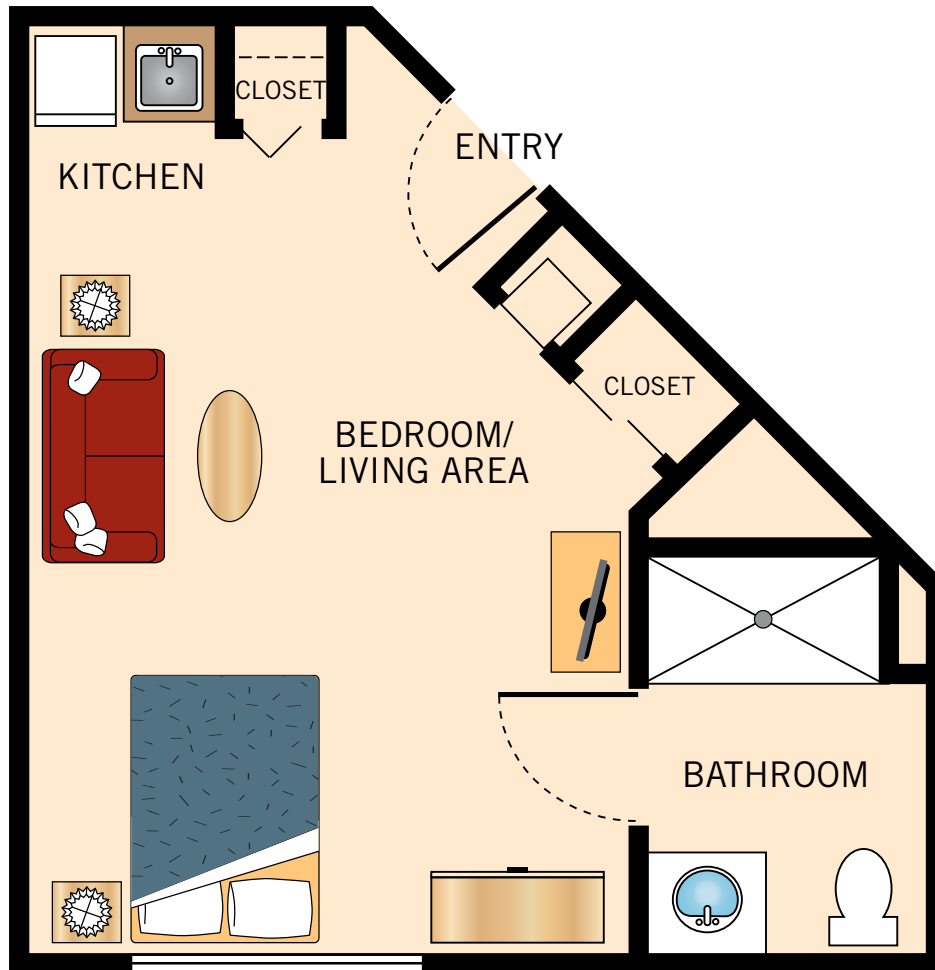

ALCOVE SUITE

324 Square Feet

Floor plans are not to scale and are shown for comparative purposes only.
Actual apartment floor plans may have minor variations.

ONE BEDROOM DELUXE

484 Square Feet

Floor plans are not to scale and are shown for comparative purposes only.
Actual apartment floor plans may have minor variations.

ALCOVE

339 Square Feet

Floor plans are not to scale and are shown for comparative purposes only.
Actual apartment floor plans may have minor variations.

ONE BEDROOM

452 Square Feet

Floor plans are not to scale and are shown for comparative purposes only.
Actual apartment floor plans may have minor variations.

ONE BEDROOM DELUXE

500 Square Feet

Floor plans are not to scale and are shown for comparative purposes only.
Actual apartment floor plans may have minor variations.

STUDIO

282 Square Feet

Floor plans are not to scale and are shown for comparative purposes only.
Actual apartment floor plans may have minor variations.