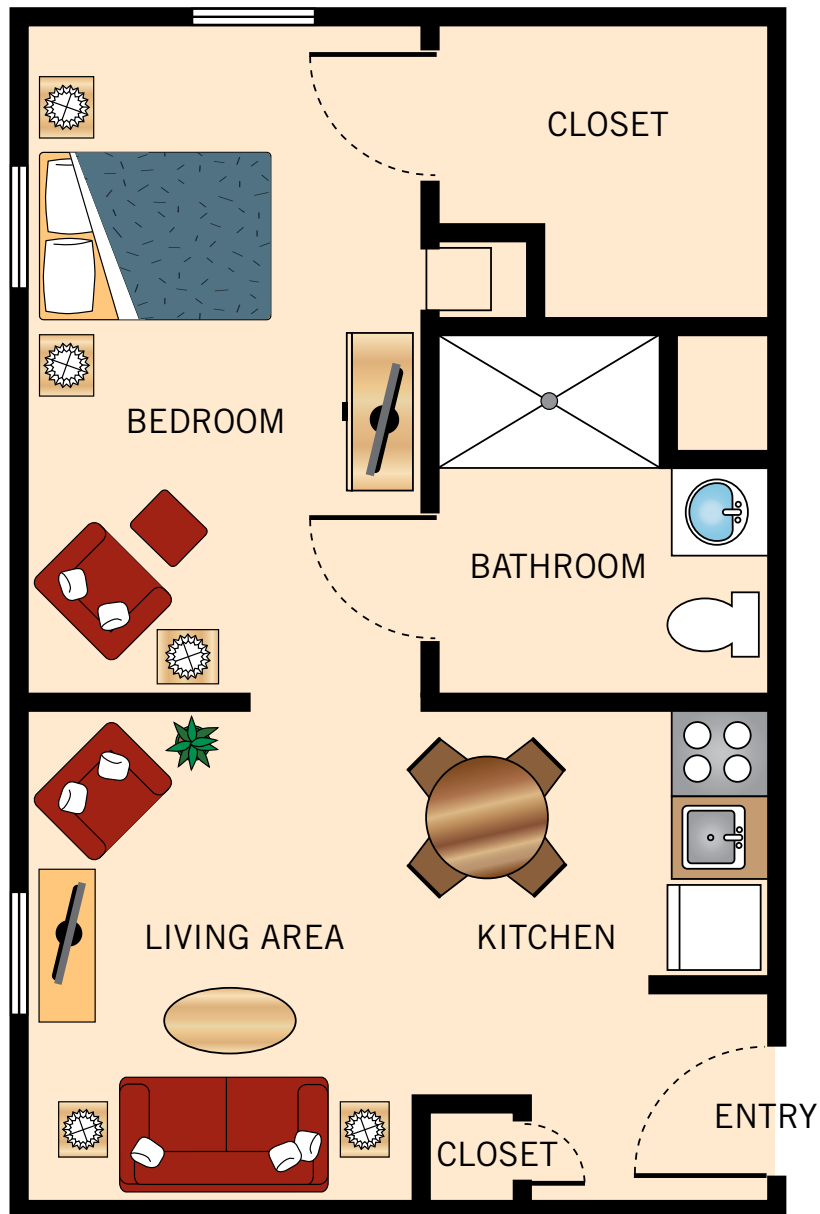

ALCOVE SUITE

324 Square Feet

Floor plans are not to scale and are shown for comparative purposes only.
Actual apartment floor plans may have minor variations.

ONE BEDROOM DELUXE

484 Square Feet

Floor plans are not to scale and are shown for comparative purposes only.
Actual apartment floor plans may have minor variations.

ALCOVE

339 Square Feet

Floor plans are not to scale and are shown for comparative purposes only.
Actual apartment floor plans may have minor variations.

ONE BEDROOM

452 Square Feet

Floor plans are not to scale and are shown for comparative purposes only.
Actual apartment floor plans may have minor variations.

ONE BEDROOM DELUXE

500 Square Feet

Floor plans are not to scale and are shown for comparative purposes only.
Actual apartment floor plans may have minor variations.

STUDIO

282 Square Feet

Floor plans are not to scale and are shown for comparative purposes only.
Actual apartment floor plans may have minor variations.